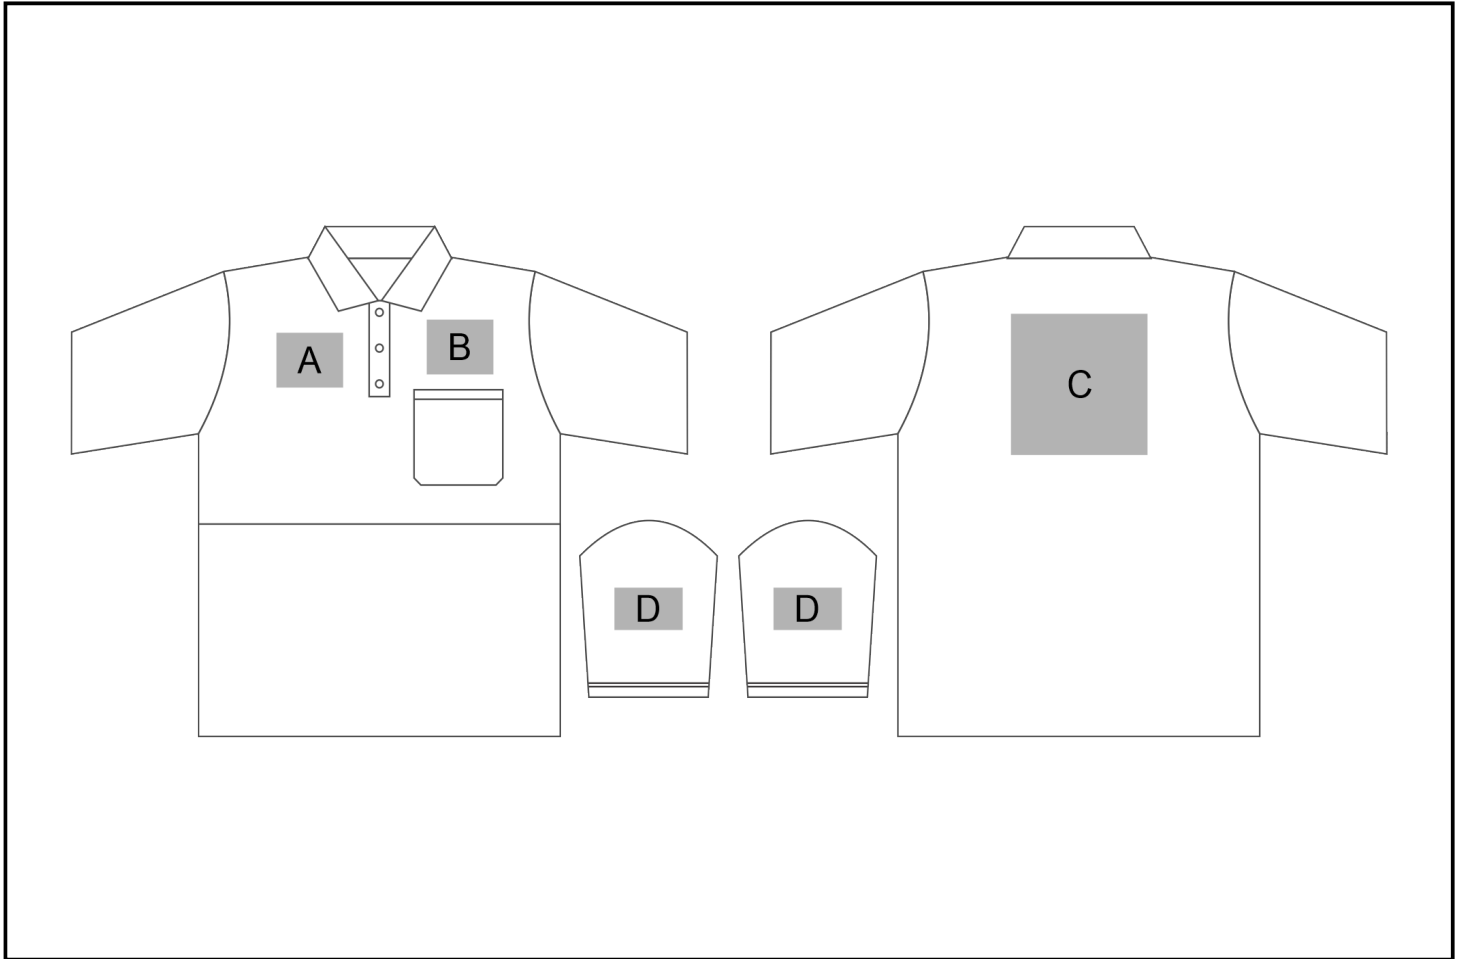

ALT-1401

Inspector Two-Tone Hi-Viz Golf Shirt

Need to know:

Branding Options:

Position	Branding Method (Branding Code)	No. of Colours	Dimension
A	Screen Print (SA)	1 Colour	100mm wide x 50mm high
A	Embroidery (EMB-A)	N/A	100mm wide x 80mm high
B	Screen Print (SA)	1 Colour	100mm wide x 20mm high
B	Embroidery (EMB-A)	N/A	100mm wide x 80mm high
C	Screen Print (SA)	1 Colour	200mm wide x 100mm high
C	Embroidery (EMB-A)	N/A	100mm wide x 100mm high
D	Screen Print (SA)	1 Colour	60mm wide x 60mm high
D	Embroidery (EMB-A)	N/A	80mm wide x 60mm high